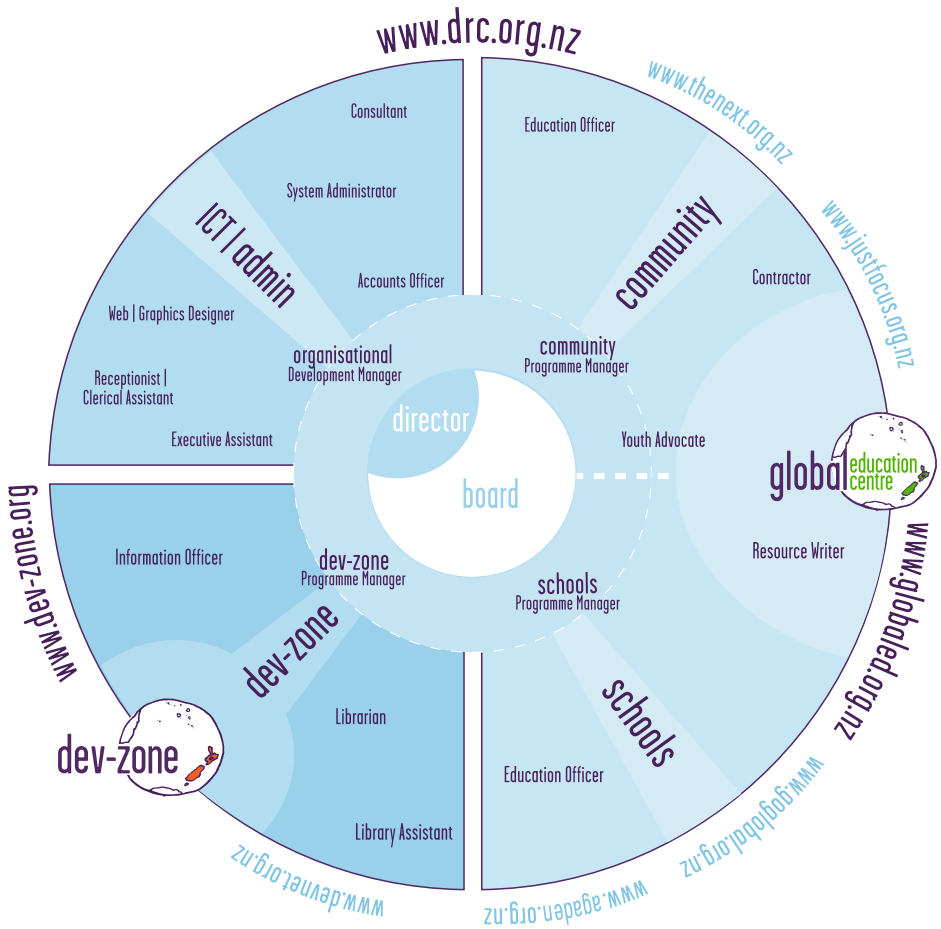

# DEVELOPMENT RESOURCE CENTRE

change for a just world

DEVELOPMENT RESOURCE CENTRE  
 Level 2, James Smith Bdg, 55 Cuba St  
 PO Box 12440, Wellington  
 Aotearoa New Zealand  
 TEL +64 4 496 9549 FAX +64 4 496 9599